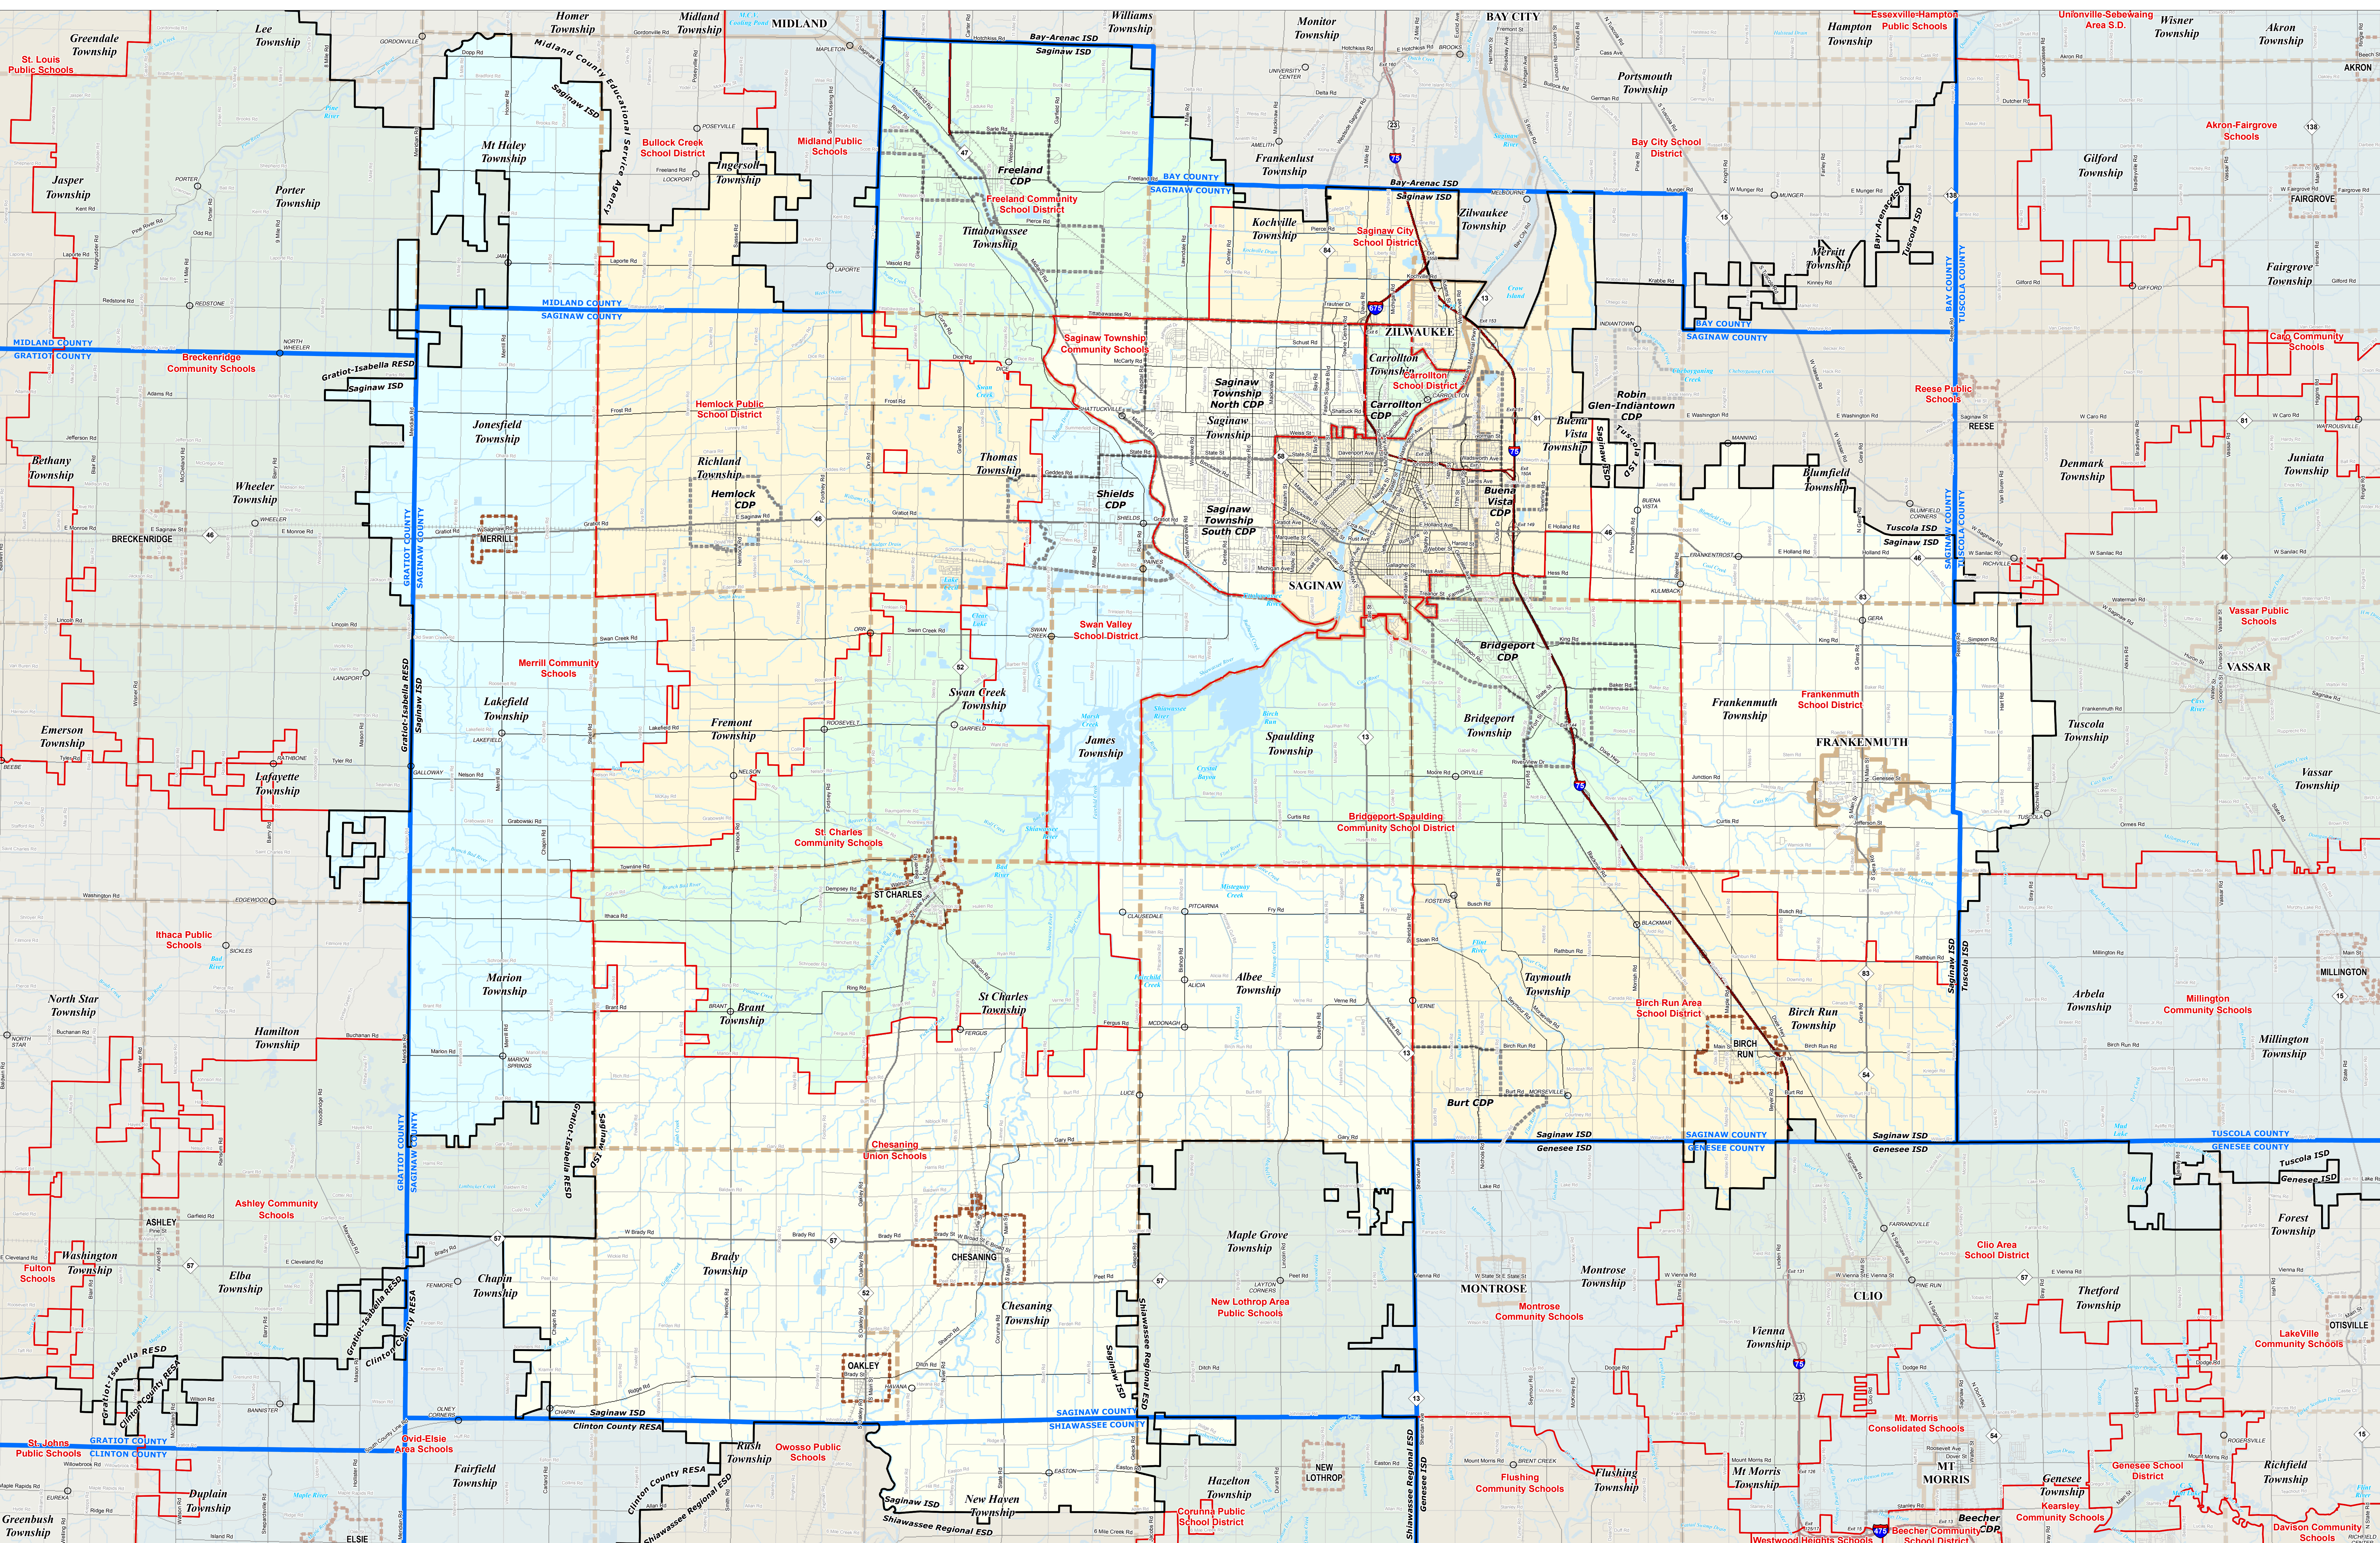

SAGINAW ISD

0 2.5 5 Miles

11/18/13

Legend

Source: Michigan Geographic Framework v13a